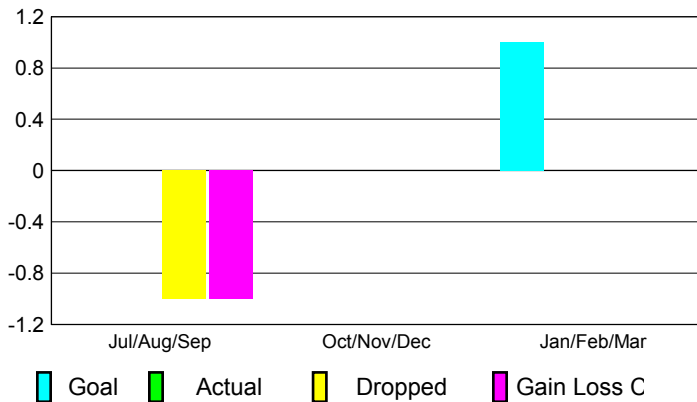

2012-2013 GMT Reports for District (or Undistricted) **District 201N1**

GMT: **John Douglas William Muller**

Location: **AUSTRALIA**

GMT CA: **7**

CLUBS

Club Results 2012-2013

Clubs 2011-2012

Month	New Club Goal	Actual New Clubs	Actual Dropped Clubs	Gain/Loss of Clubs	Gain/Loss of Clubs
Jul/Aug/Sep	0	0	-1	-1	0
Oct/Nov/Dec	0	0	0	0	0
Jan/Feb/Mar	1	0	-1	-1	0
Totals	1	0	-1	-1	0

Club Results 2012-2013

Goal, New, Dropped, Gain/Loss

Comparison of Club Gain/Loss

Current Year Compared to the Previous Year

YTD Status Quo Clubs 2012-2013

Status Quo Clubs Compared to Status Quo Members

MEMBERSHIP