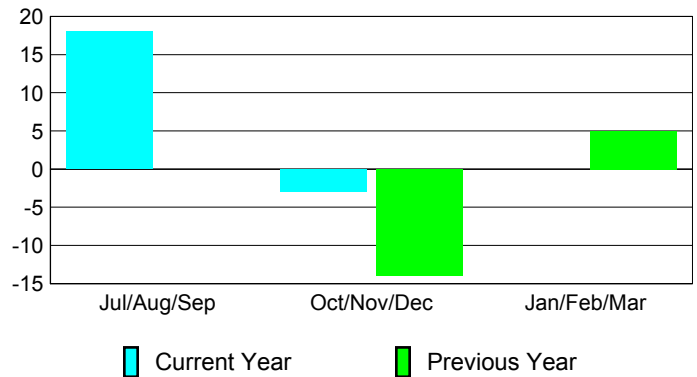

Membership Results 2012-2013

Membership 2011-2012

Month	Net Memb Goal	Actual New Memb	Actual Dropped Memb	Gain/Loss of Memb	Gain/Loss of Memb
Jul/Aug/Sep	5	54	-36	18	0
Oct/Nov/Dec	5	43	-46	-3	-14
Jan/Feb/Mar	25	0	-25	-25	5
Totals	35	97	-82	15	-9

Membership Results 2012-2013

Goal, New, Dropped, Gain/Loss

Comparison of Membership Gain/Loss

Current Year Compared to the Previous Year

Gender Comparison 2012-2013

Jul/Aug/Sep

Oct/Nov/Dec

Jan/Feb/Mar