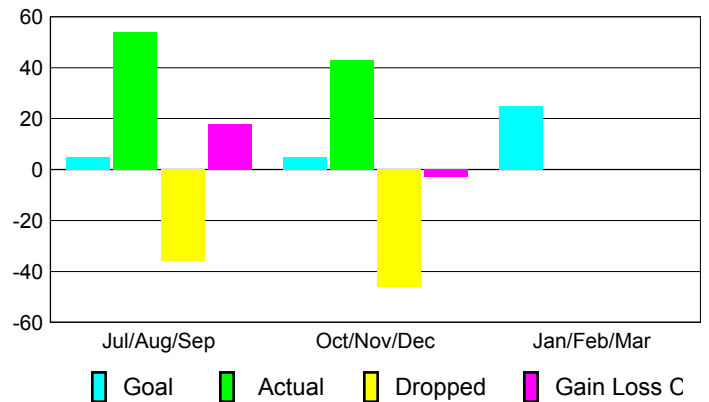

Membership Results 2012-2013

Goal, New, Dropped, Gain/Loss

Comparison of Membership Gain/Loss

Current Year Compared to the Previous Year